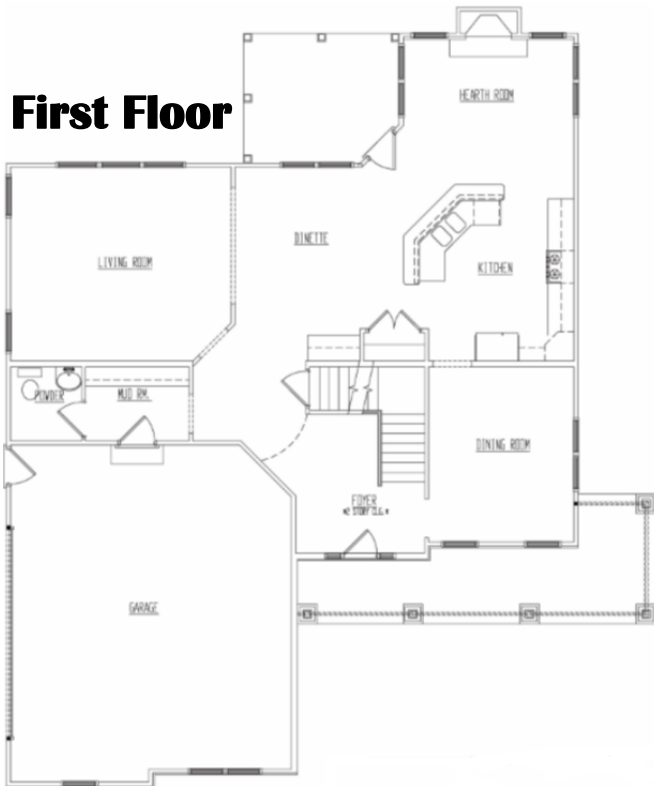

The Cambridge

2,555 Square Foot Two Story Home

First Floor

Second Floor

8501 75th St Suite H

Kenosha WI 53142

Office: 262-694-1677

www.HarpeDevelopment.com