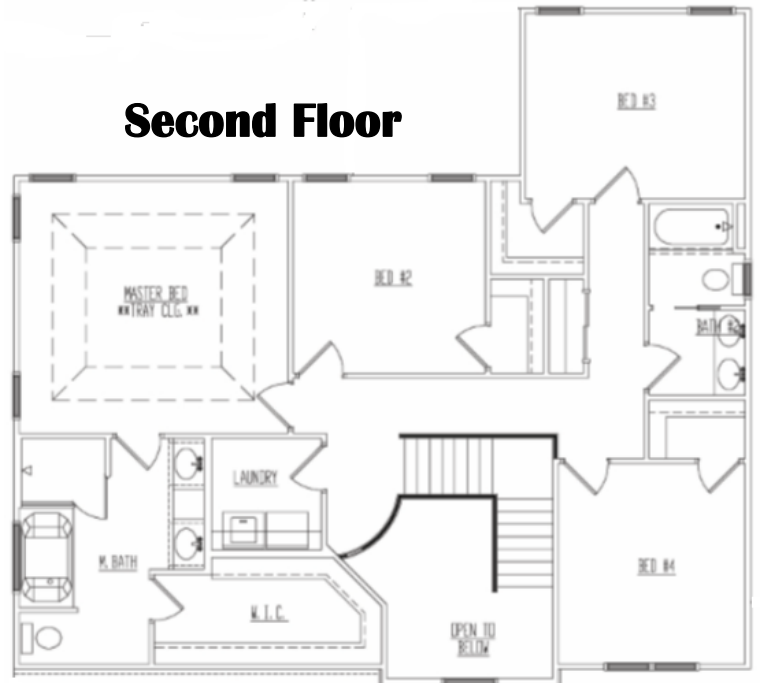

The Cambridge

2,555 Square Foot Two Story Home

First Floor

Second Floor

8501 75th St Suite H

Kenosha WI 53142

Office: 262-694-1677

www.HarpeDevelopment.com