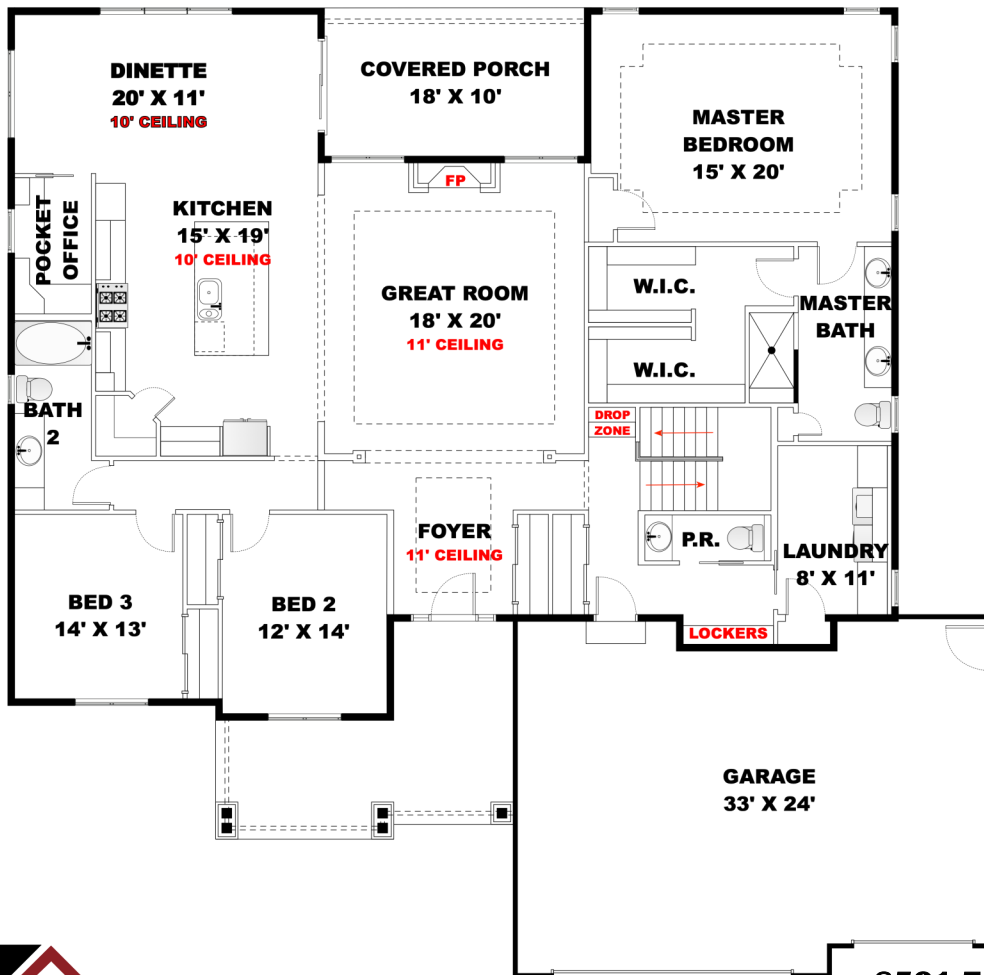

The Marietta

2,475 Square Foot Ranch Home

WISCONSIN BUILDERS ASSOCIATION

Partnering with Wisconsin utilities

8501 75Th St Suite H

Kenosha WI 53142

Office: 262-694-1677

www.HarpeDevelopment.com