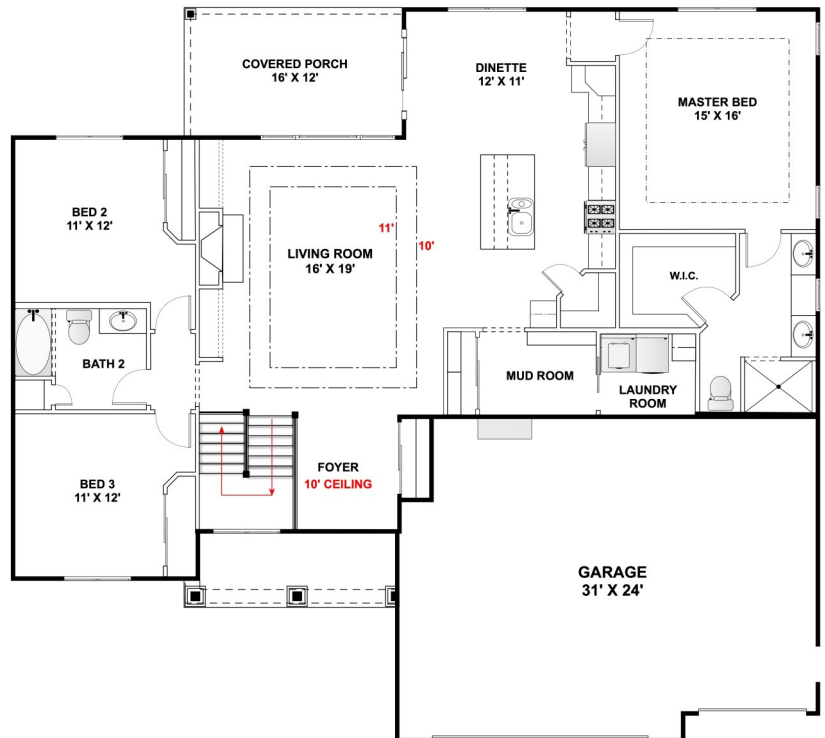

# The Briarwood

**1,866 Square Foot Ranch Home**

2124 Ravenswood Rd, Burlington WI

## QUALITY FEATURES

- ◆ Focus On Energy Certified
- ◆ Split 3 Bed 2 Bath Ranch W/ Covered Porch
- ◆ 10' Ceilings, 9' Ceilings In Bedrooms
- ◆ 3 Car Finished Garage With Insulated Overhead Doors
- ◆ Paneled White Doors & Trim
- ◆ Timberlake Cabinetry With Dovetail Easy Close Drawers
- ◆ Granite Countertops Throughout
- ◆ Built In Cabinetry In Mudroom, Laundry & Great Room
- ◆ Tile Shower With Bench Seat