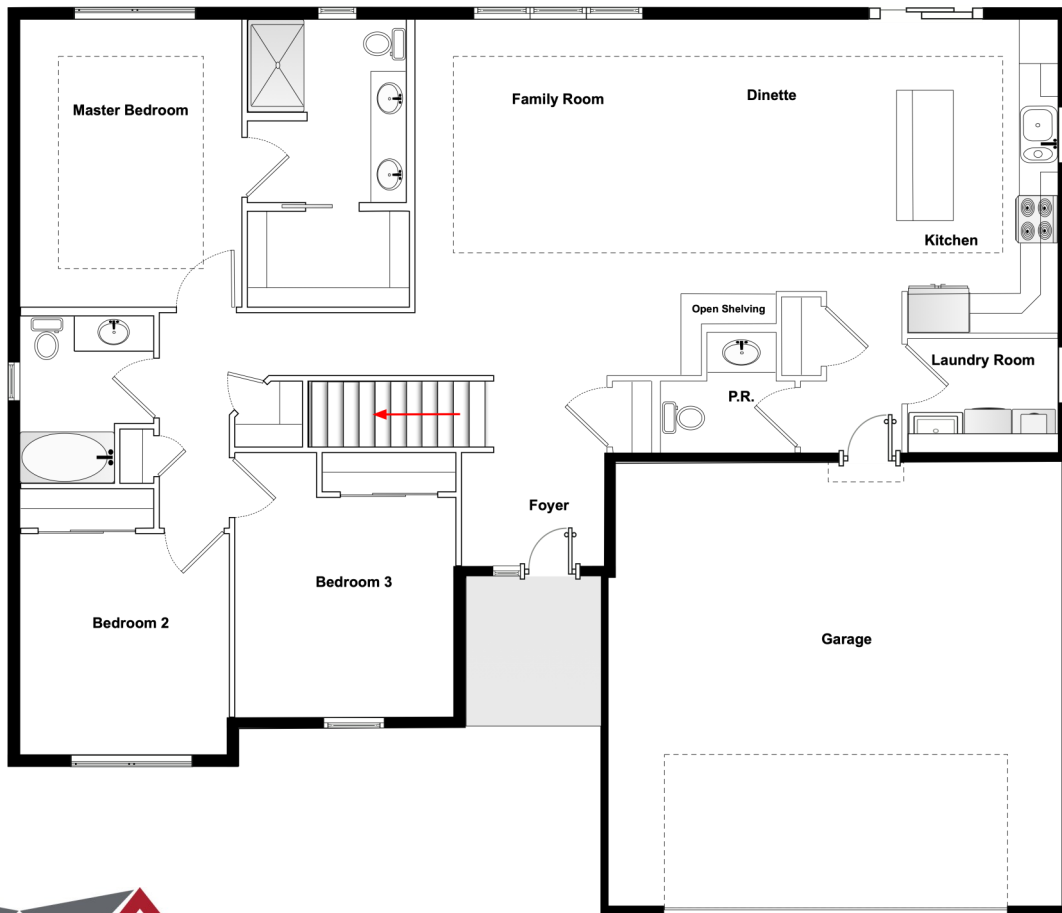

The Sycamore

1,680 Square Foot Ranch Home

8501 75th St Suite H

Kenosha WI 53142

Office: 262-694-1677

www.HarpeDevelopment.com

focus on energy®

Partnering with Wisconsin utilities