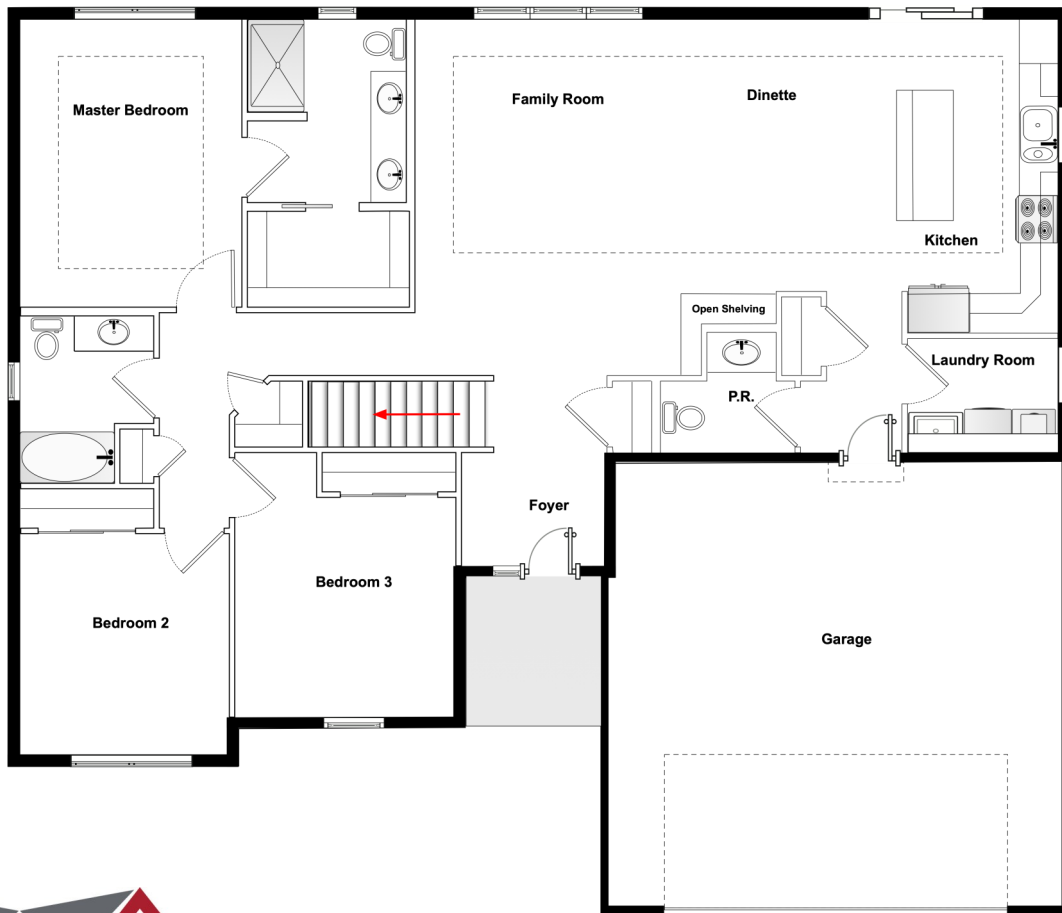

The Sycamore

1,450 Square Foot Ranch Home

8501 75th St Suite H

Kenosha WI 53142

Office: 262-694-1677

www.HarpeDevelopment.com

focus on energy®

Partnering with Wisconsin utilities