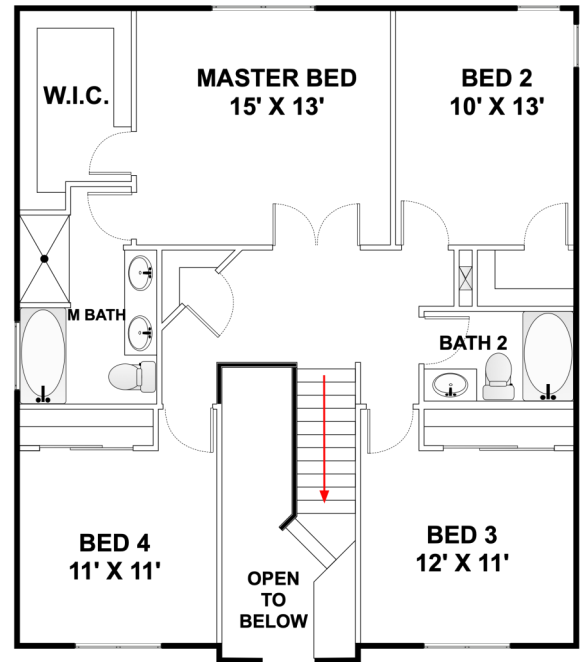

The Hawthorne

2,100 Square Foot 2 Story Home

8501 75th St Suite H

Kenosha WI 53142

Office: 262-694-1677

www.HarpeDevelopment.com

Partnering with Wisconsin utilities