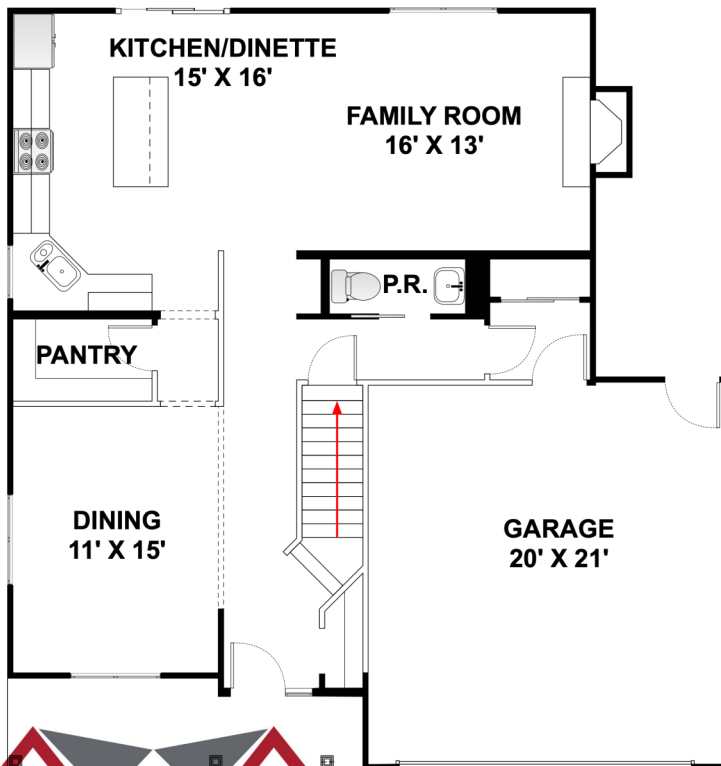

The Hawthorne

2,100 Square Foot 2 Story Home

8501 75th St Suite H

Kenosha WI 53142

Office: 262-694-1677

www.HarpeDevelopment.com

Partnering with Wisconsin utilities