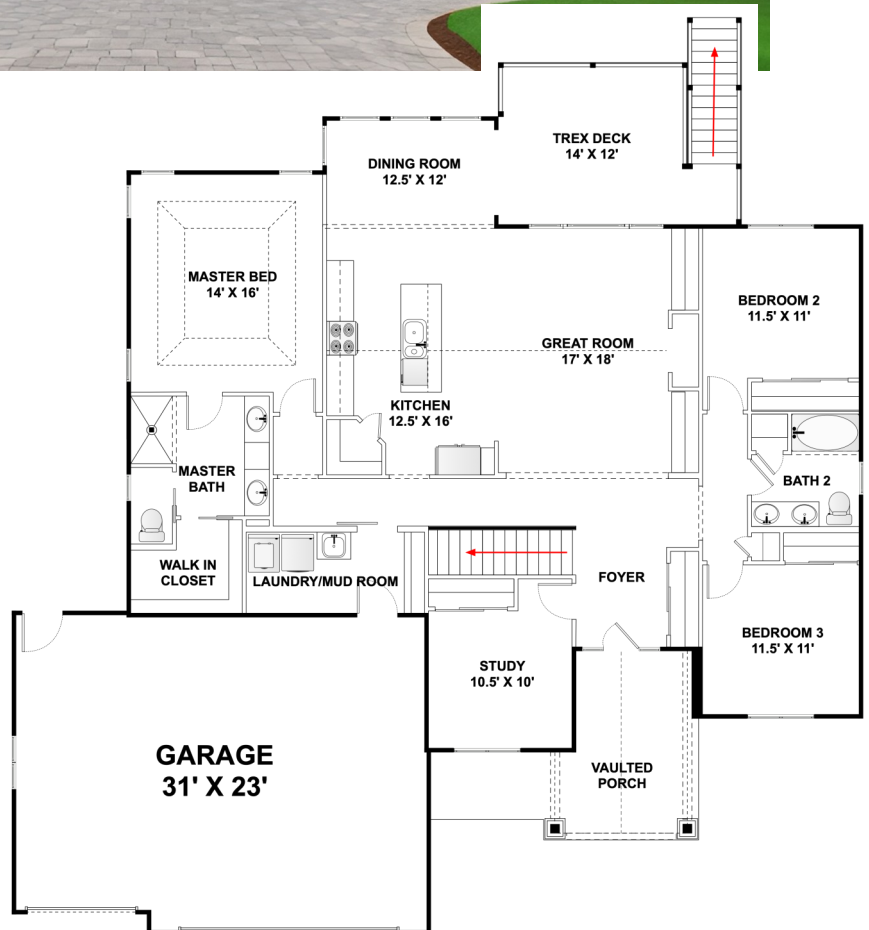

The Kingston 11

1,975 Square Foot Ranch Home

Lot 51 Birchwood Reserve, Burlington

QUALITY FEATURES

- ◆ Focus On Energy Certified
- ◆ Split 3 Bed 2 Bath Ranch W/ Covered Porch & Rear Trex Deck
- ◆ Vaulted & Tray Ceilings
- ◆ 3 Car Finished Garage With Insulated Overhead Doors
- ◆ Paneled White Doors & Trim
- ◆ Timberlake Cabinetry With Dovetail Easy Close Drawers
- ◆ Granite Countertops Throughout
- ◆ Built In Cabinetry In Mudroom/Laundry & Great Room
- ◆ Tile Shower With Bench Seat