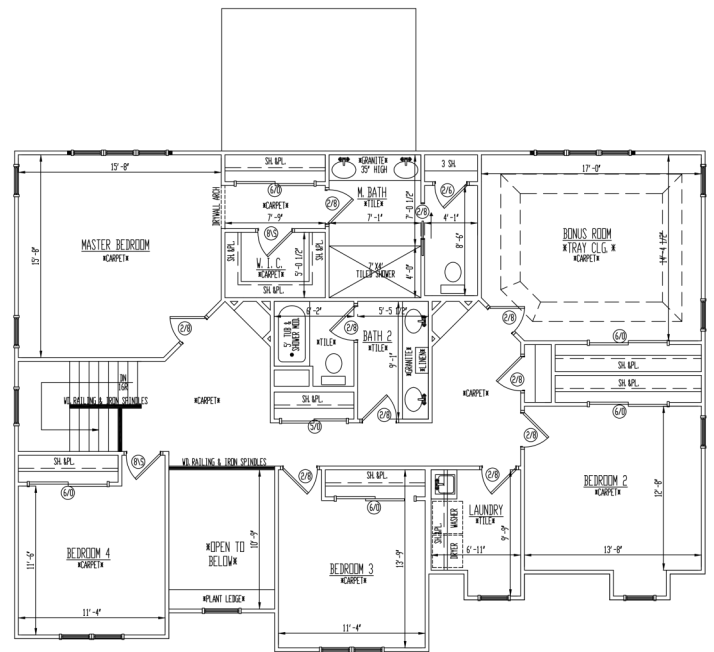

The Fairfax

3,325 Square Foot 2 Story Home

First Floor

1499 SF

Second Floor

1826 SF

8501 75th St Suite H

Kenosha WI 53142