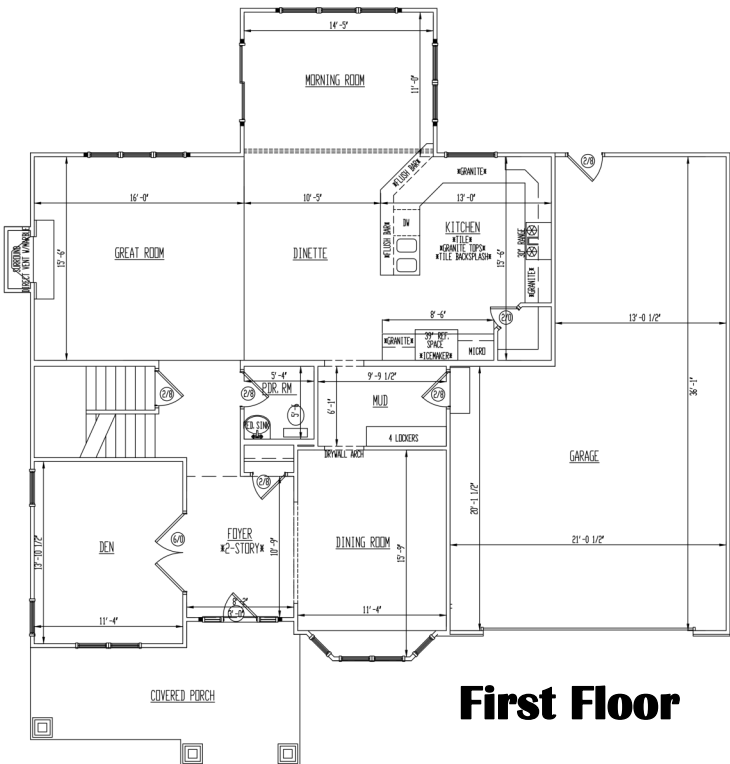

The Fairfax

3,325 Square Foot 2 Story Home

First Floor

1499 SF

Second Floor

1826 SF

8501 75th St Suite H

Kenosha WI 53142