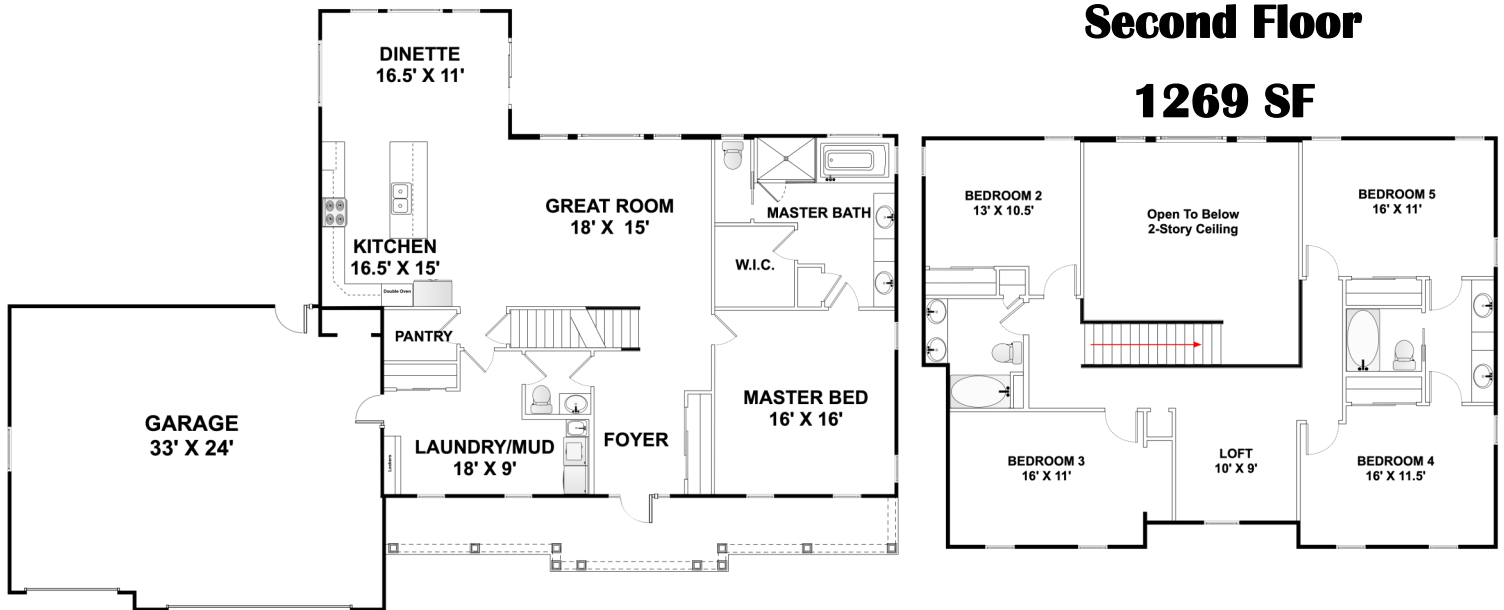

The Fairview

2,988 Square Foot 2 Story Home

Second Floor

1269 SF

First Floor

1729 SF

8501 75th St Suite H

Kenosha WI 53142