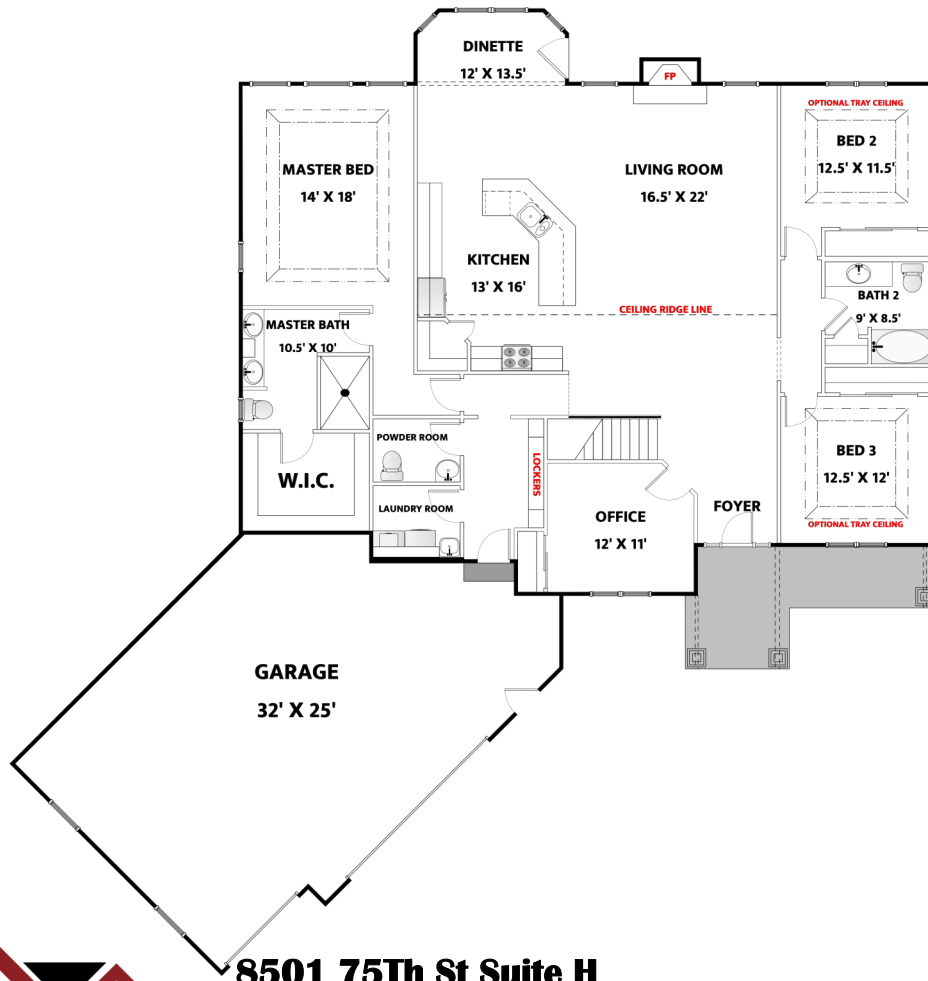

The Holland

2,313 Square Foot Ranch Home

8501 75th St Suite H

Kenosha WI 53142

Office: 262-694-1677

www.HarpeDevelopment.com

focus on energy®

Partnering with Wisconsin utilities