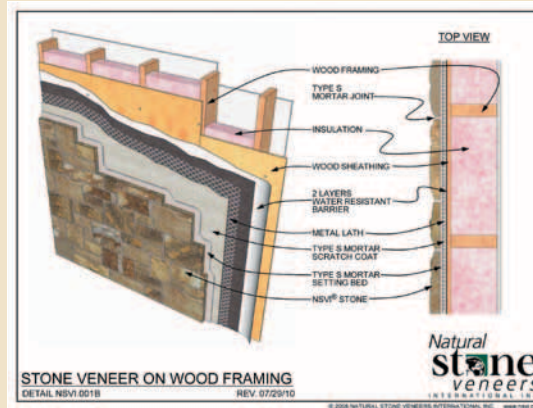

Stone Veneer on Wood Framing