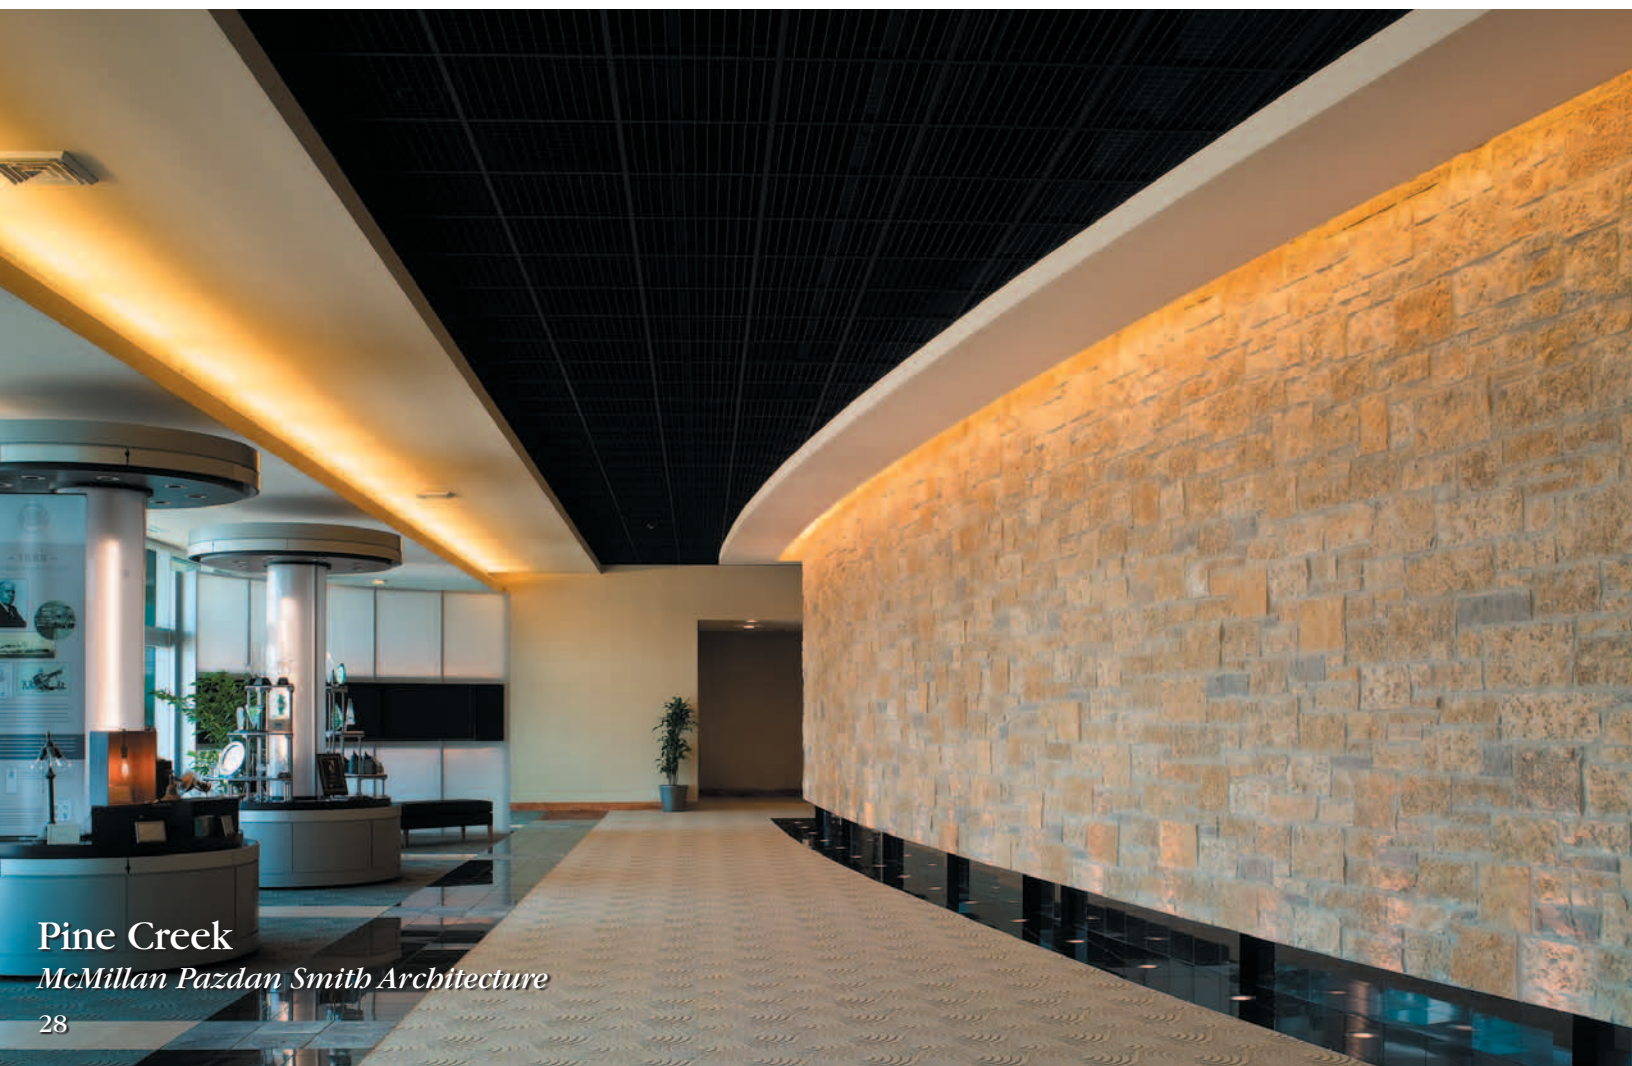

Pine Creek
McMillan Pazdan Smith Architecture