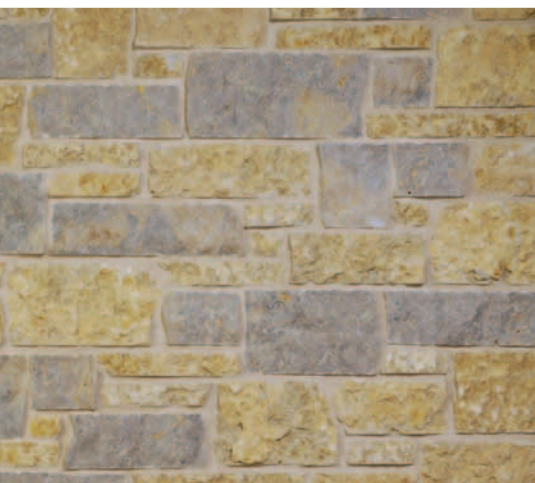

Cedar Creek