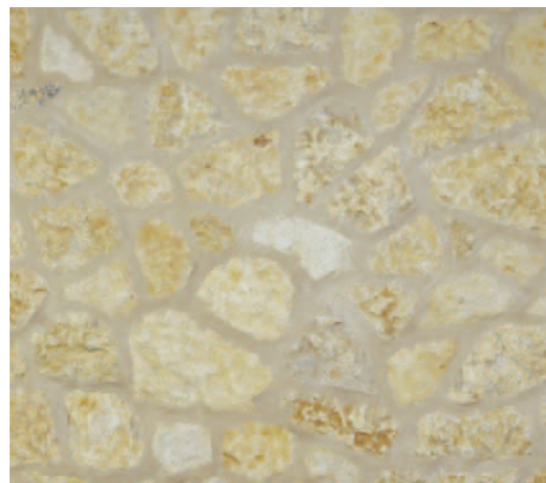

Silver Ledgestone™

Virginia Ledgestone™

Old World Collection

Prescott™

Glenwood™

Glenwood Overgrout™

Prescott™

The Old World Collection yields a rustic feathered finish. It lends a solid and grounded feel while utilizing a rhythmic, flowing pattern to add softness yet interest to the finished project.