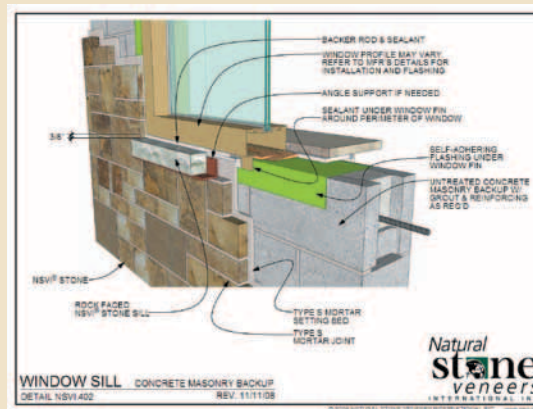

Window Sill - Concrete Masonry Backup