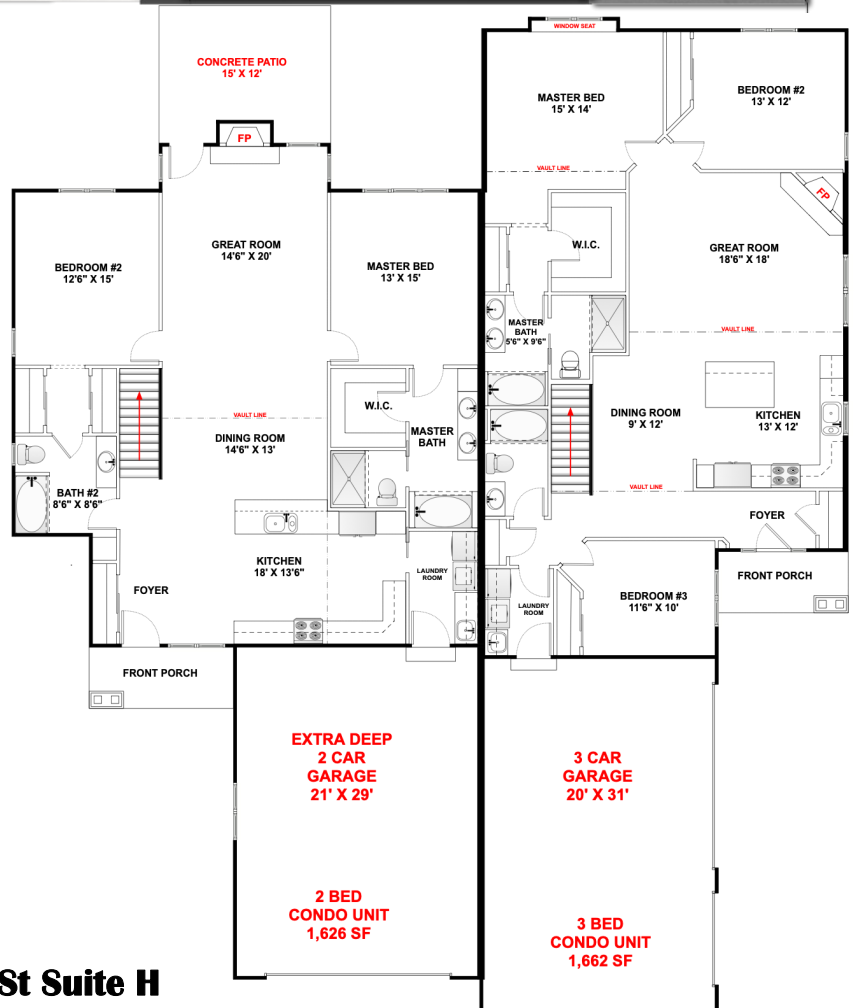

# Willow Grove

### QUALITY FEATURES

- ◆ Focus On Energy Certified
- ◆ Full Basements
- ◆ 9' First Floor Ceilings
- ◆ 2/3 Car Garage With Insulated Overhead Door & Opener/s
- ◆ Paneled White Doors & White Trim
- ◆ Timberlake Cabinetry With Dovetail Easy Close Drawers
- ◆ Granite or Quartz Countertops
- ◆ Tile & Hardwood Floors
- ◆ Tile Shower & Soaking Tub With Tile Splash
- ◆ Fireplace With Stone From Floor To Ceiling
- ◆ Vaulted & Tray Ceilings
- ◆ Private Concrete Patio
- ◆ Asphalt Driveway & Walkway