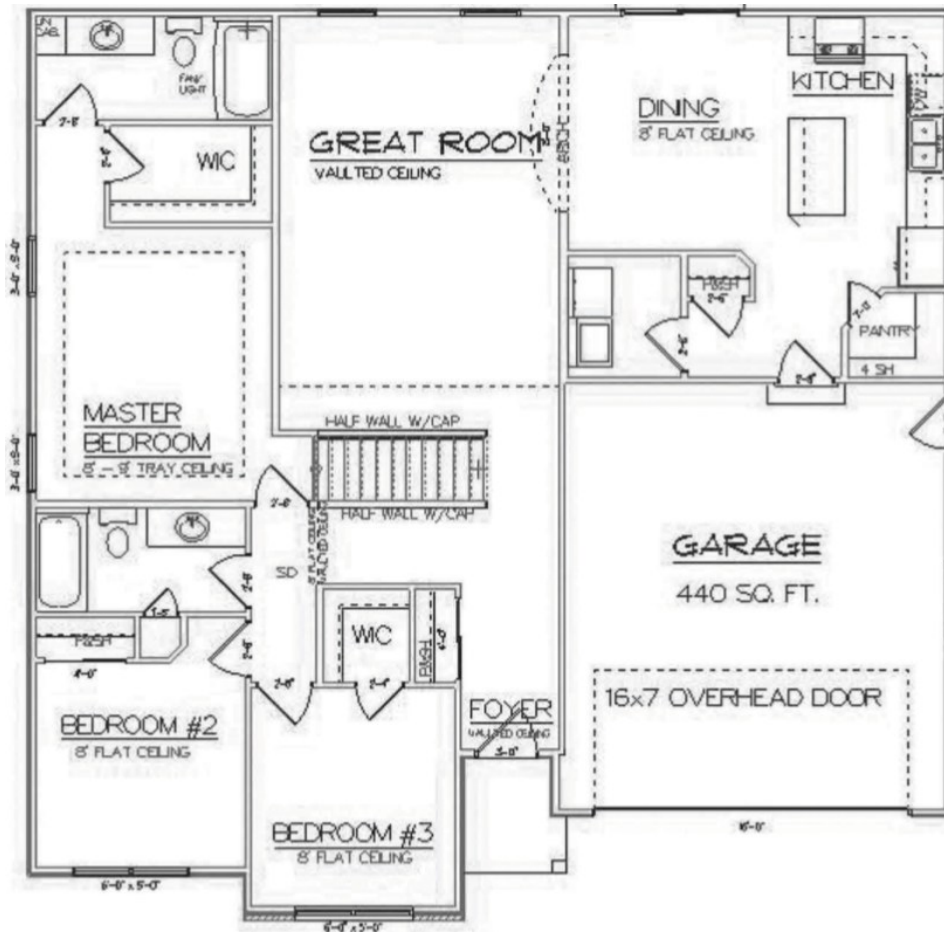

The Charlotte

1,646 Square Foot Ranch Home

8501 75th St Suite H
Kenosha WI 53142
Office: 262-694-1677
www.HarpeDevelopment.com