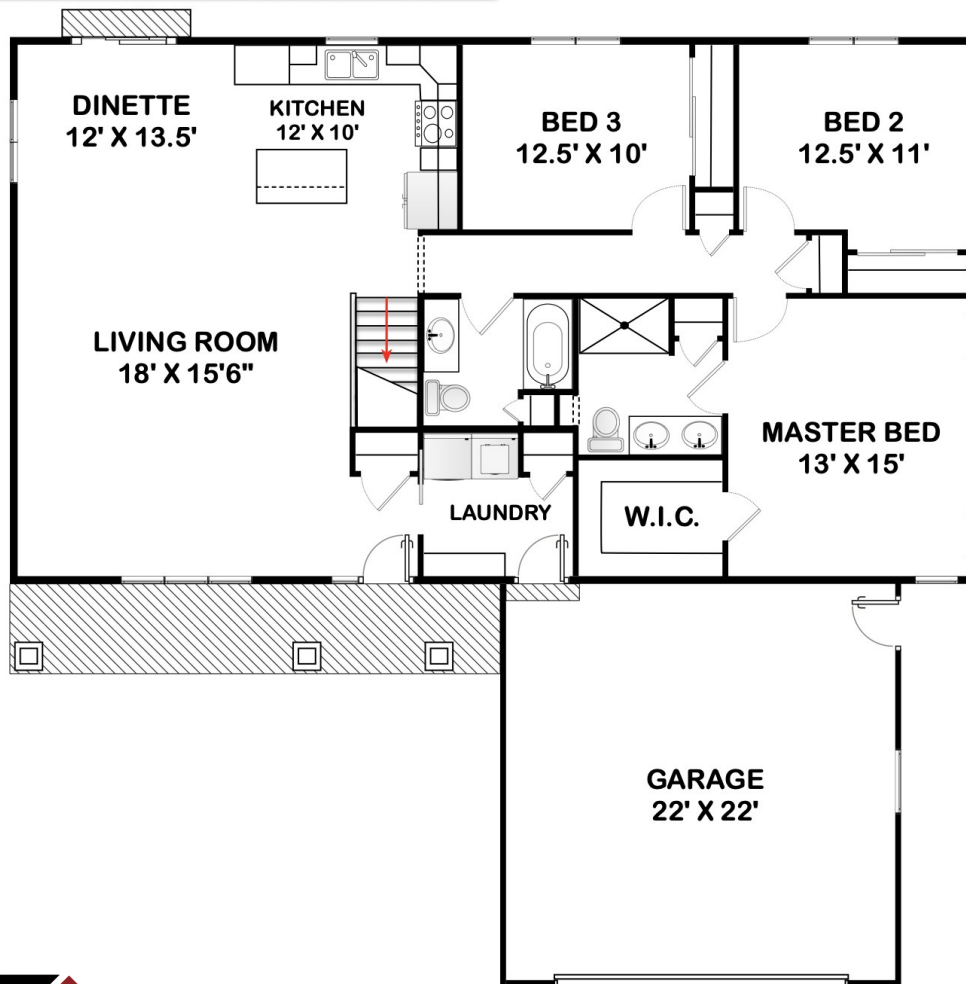

The Hamilton

1,578 Square Foot Ranch Home

WISCONSIN
BUILDERS
ASSOCIATION

focus on energy®
Partnering with Wisconsin utilities

8501 75th St Suite H

Kenosha WI 53142

Office: 262-694-1677

www.HarpeDevelopment.com